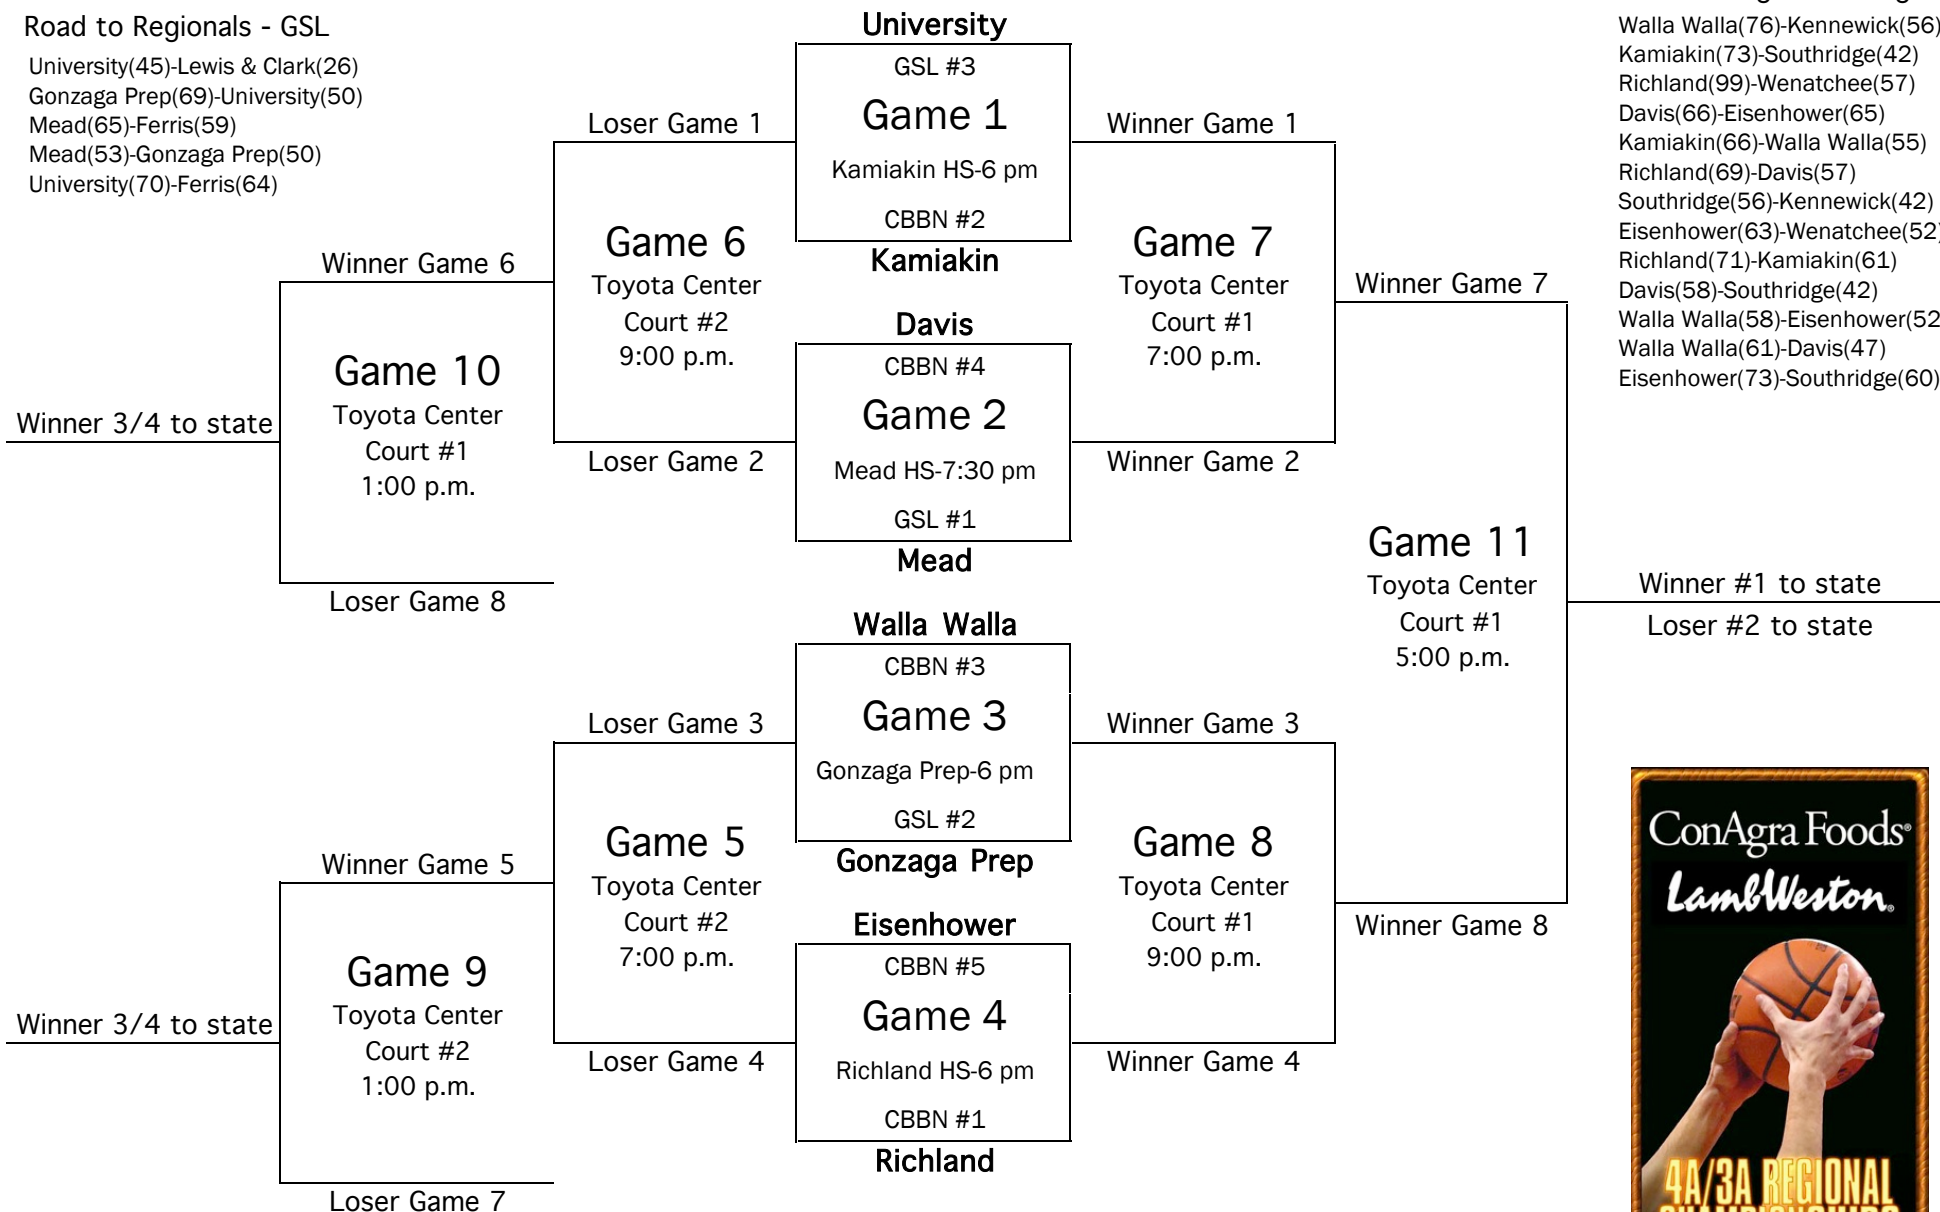

2010 4A REGIONAL

BOYS TOURNAMENT

Saturday, Feb. 26

Friday, Feb. 27

Tuesday, Feb. 23

Friday, Feb. 26

Saturday, Feb. 27

Road to Regionals - GSL

- University(45)-Lewis & Clark(26)
- Gonzaga Prep(69)-University(50)
- Mead(65)-Ferris(59)
- Mead(53)-Gonzaga Prep(50)
- University(70)-Ferris(64)

Road to Regionals - Big 9

- Walla Walla(76)-Kennewick(56)
- Kamiakin(73)-Southridge(42)
- Richland(99)-Wenatchee(57)
- Davis(66)-Eisenhower(65)
- Kamiakin(66)-Walla Walla(55)
- Richland(69)-Davis(57)
- Southridge(56)-Kennewick(42)
- Eisenhower(63)-Wenatchee(52)
- Richland(71)-Kamiakin(61)
- Davis(58)-Southridge(42)
- Walla Walla(58)-Eisenhower(52)
- Walla Walla(61)-Davis(47)
- Eisenhower(73)-Southridge(60)

Home team on bottom of bracket